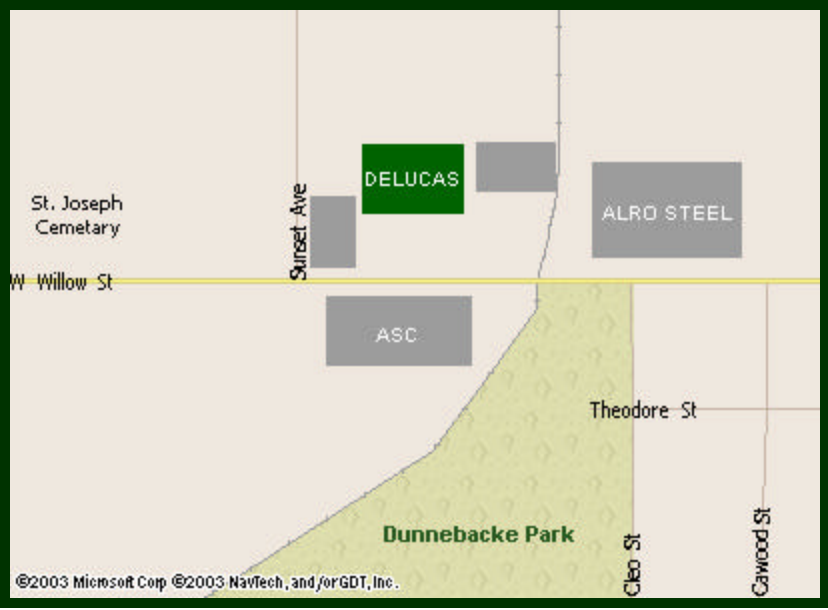

DELCUAS RESTAURANT

2006 W. Willow, in Lansing MI. 1.2 miles east of Waverly Rd.

Lansing area